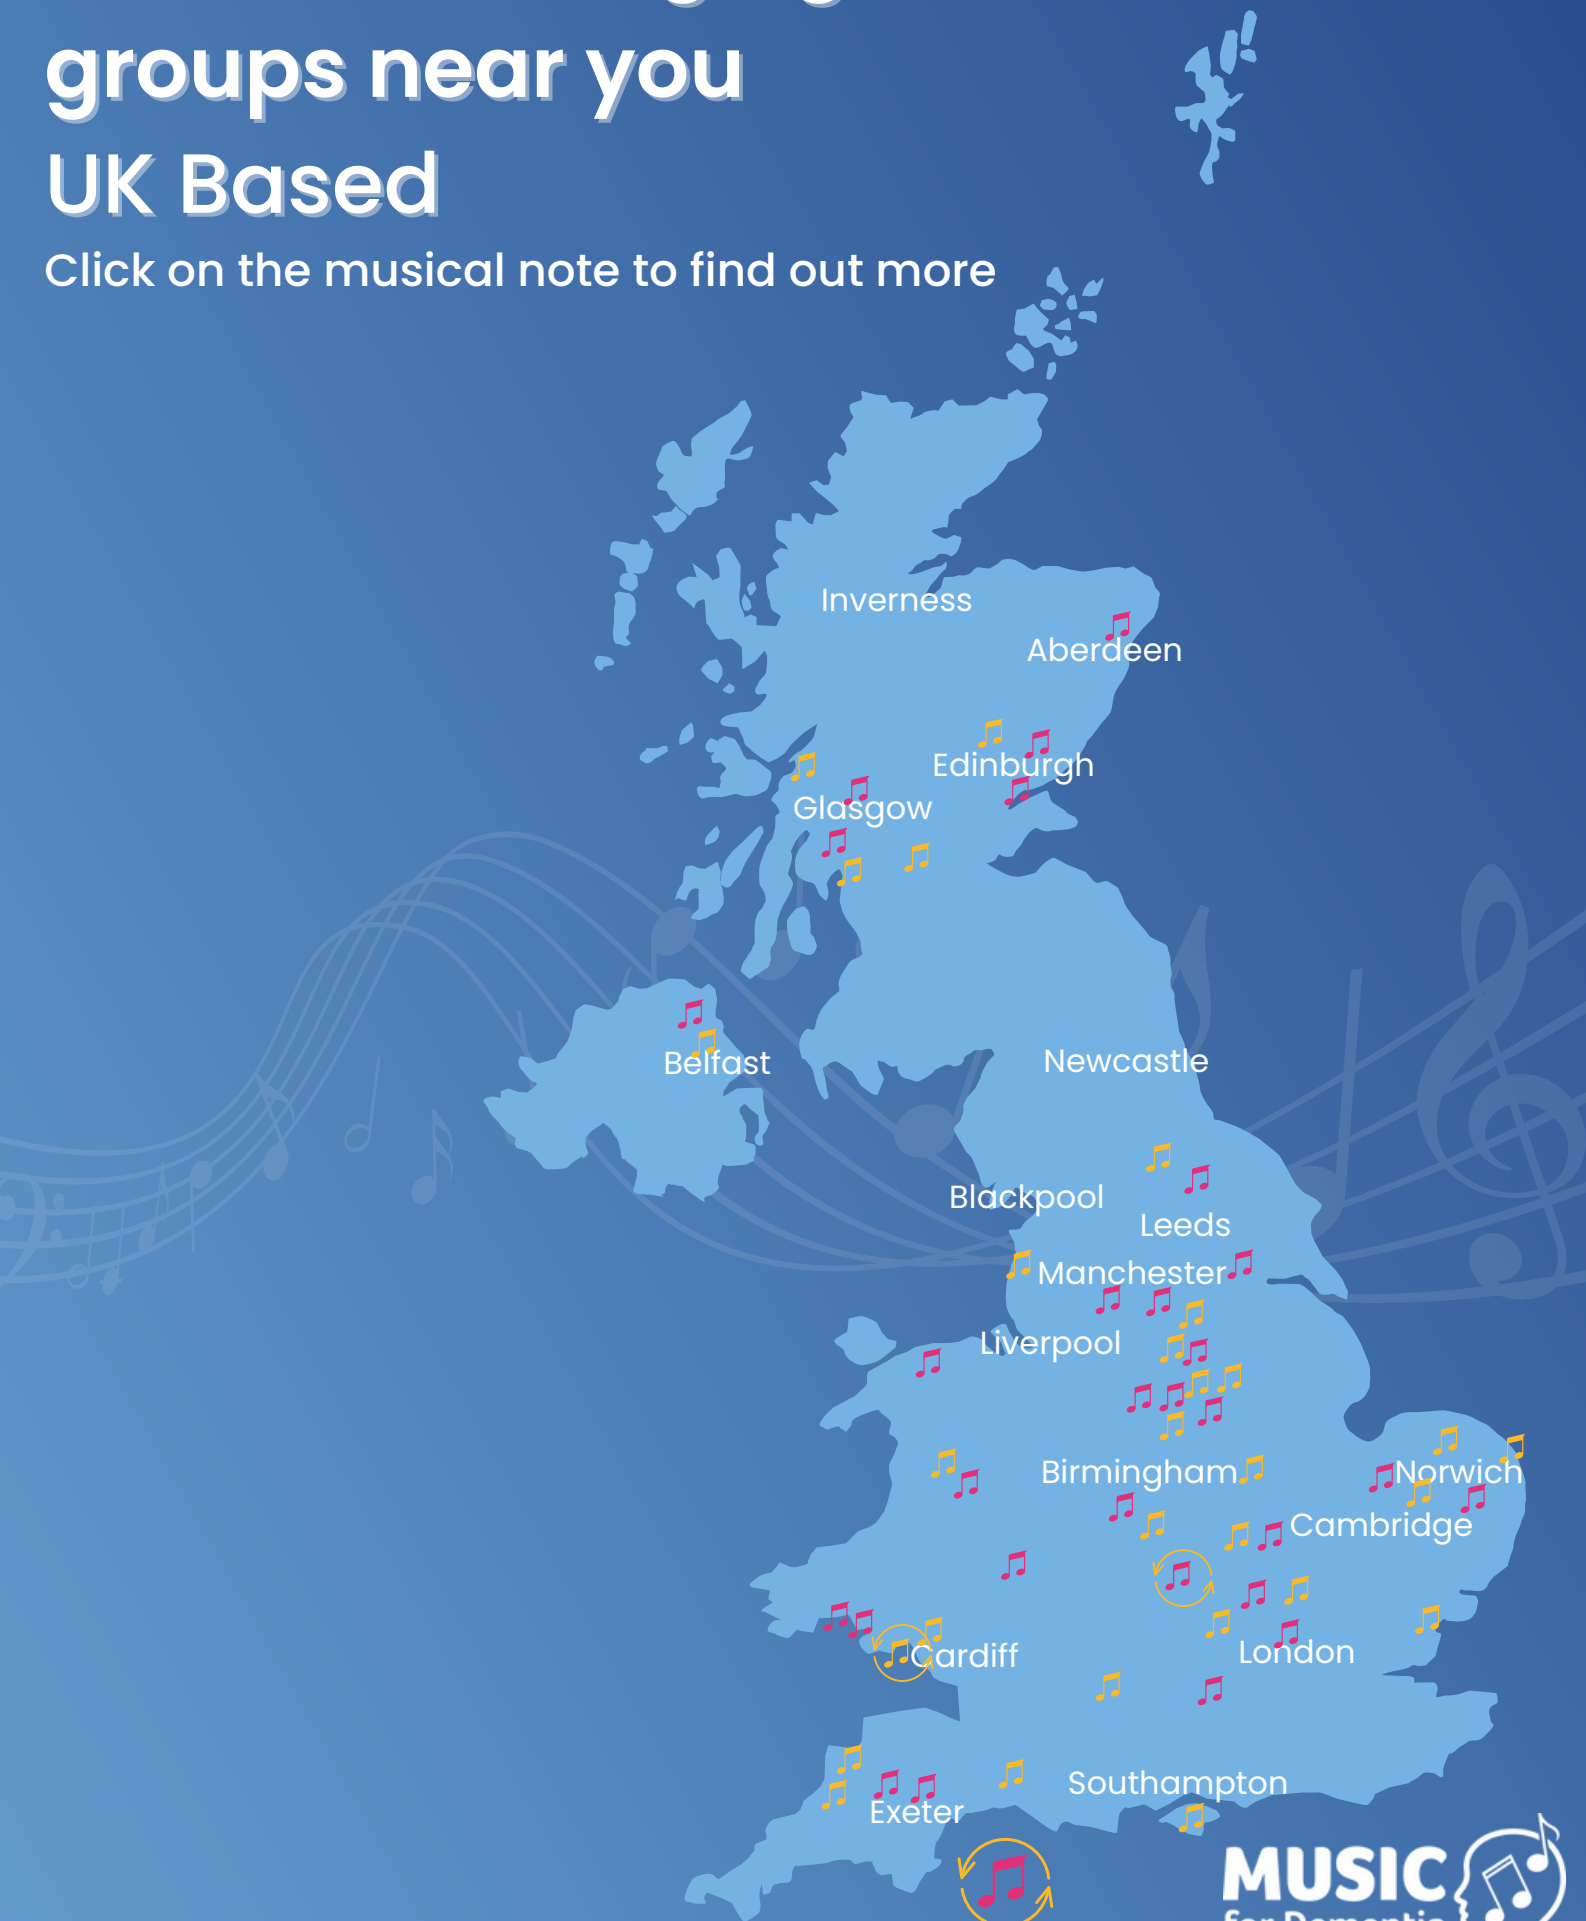

Choirs and singing groups near you

UK Based

Click on the musical note to find out more

Inverness

Aberdeen

Edinburgh

Glasgow

Belfast

[Sing your pain away](#) - Across UK

[Song Box York](#) - York

[Life Lines Café](#) - Wigan

[Singing Medicine](#) - Birmingham

[Music Works](#) - West Bridgford

[The sound of memories](#) - Southend

[Singing Café](#) - Leicestershire

[Remember that song?](#) - Exeter

[Musical Memories](#) - Ilfracombe

[Come Singing](#) - Norfolk

[Musical Minds](#) - Dereham

[Swell Music](#) - Norwich

[Songs from the heart](#) - Great Yarmouth

[The singing group](#) - Edinburgh

[Singing with dementia](#) - Manchester

[Musical Memories Choir](#) - Swansea

[The Orchard Singers](#) - Shrewsbury

[The Acorn Singers](#) - Telford

[VASA Memory Clubs](#) - Warwickshire

[Total Recall Memories Choir](#) - Dundee